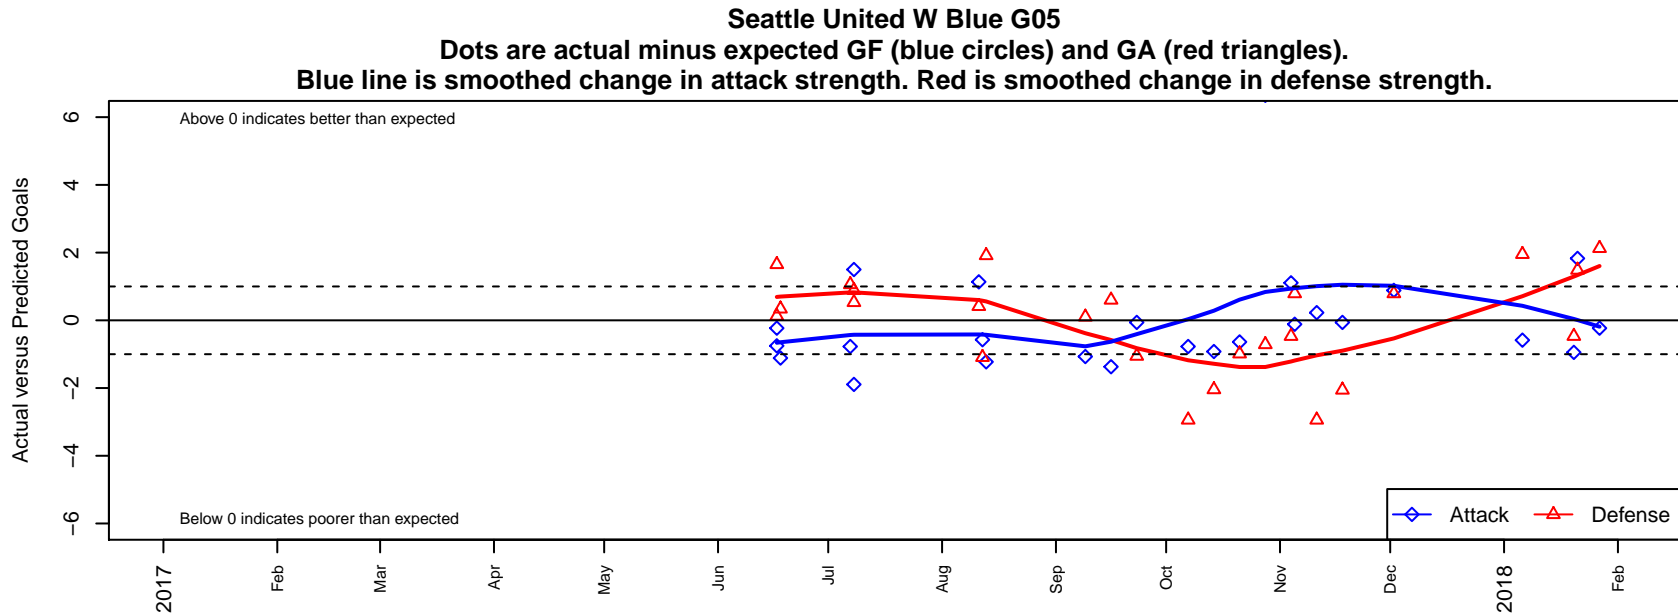

**attack and defense variance (black dot)
relative to other teams
and top 10 in region**

**attack and defense rating
relative to others at age
and all opponents in last 13 months**

Seattle United W Blue G05

Seattle United Regional
Seattle, WA
G05 total strength=726
attack=0.99 defense=0.61
fall league = NPSL Div 2 (05) U13

alt names used:
Seattle United West G05 Blue
Seattle United West G05 Blue
Seattle United West G05 Blue
Seattle United West G05 Blue
Seattle United West G05 Blue

Venues played:
2017 Skagit Firecracker Div. 2 U13
2017 Seattle Cup GU13 Silver
2017 Eastside FC Cup GU13 Silver
2017 NPSL Division 2 (05) U13
2017 Founders Cup G05 Div A