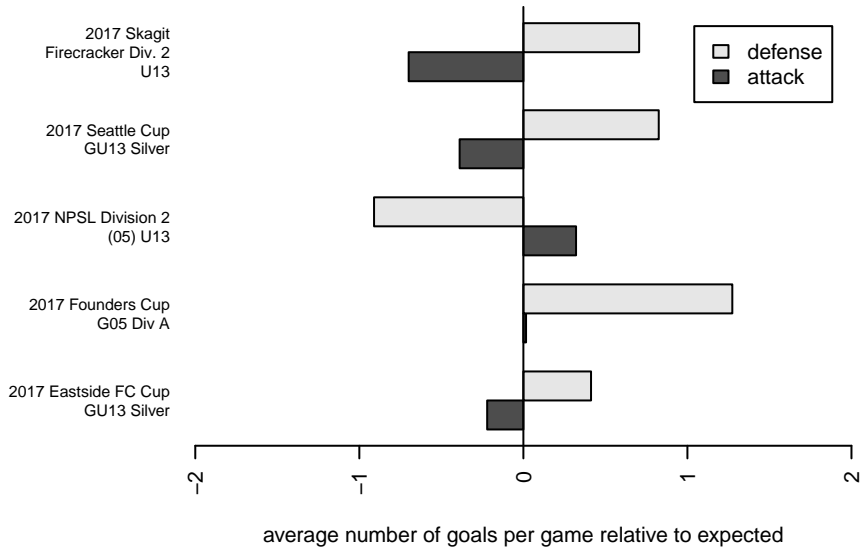

Performance relative to 13 month average