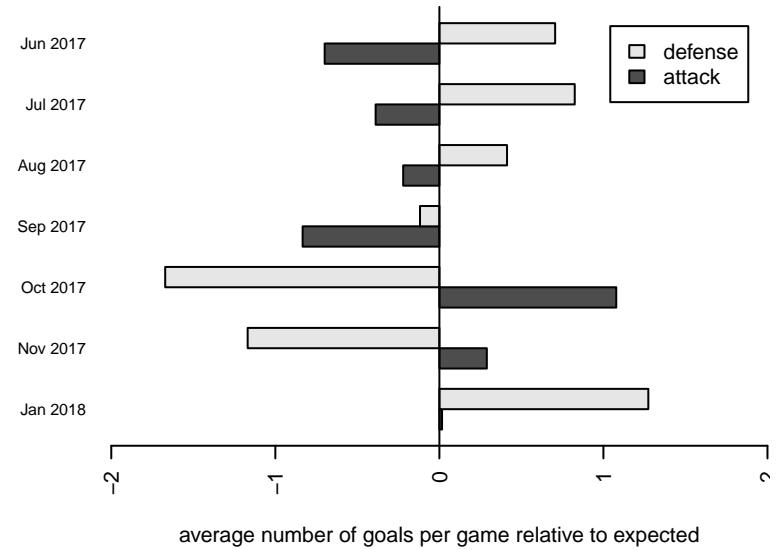

Performance relative to 13 month average