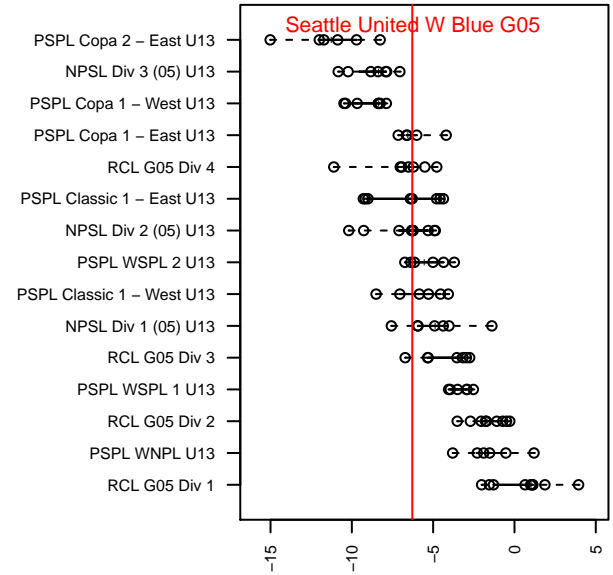

**attack and defense rating
relative to others at age
and all opponents in last 13 months**